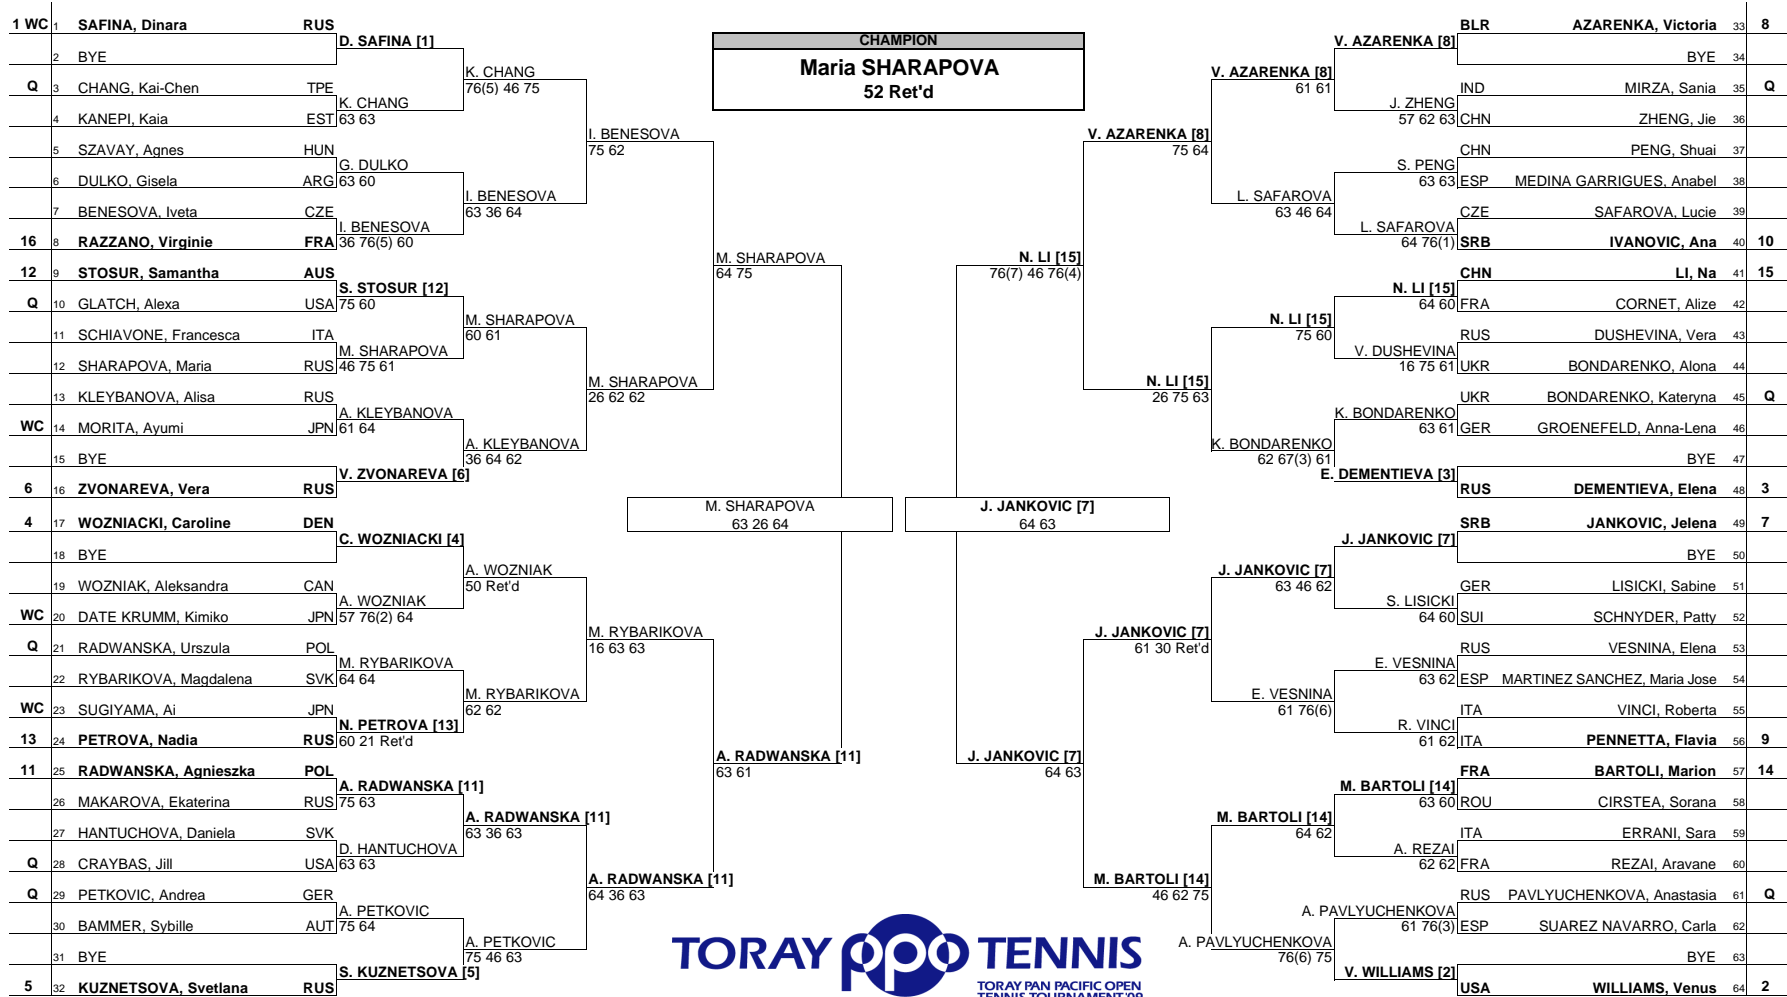

TORAY PAN PACIFIC OPEN 2009

MAIN DRAW SINGLES
Tokyo, JPN 27 Sep - 3 Oct 2009
Hard
WTA Premier 5 - \$2,000,000

TORAY PAN PACIFIC OPEN
TENNIS TOURNAMENT 09

Seeded Players		Rank	Seeded Players		Rank	Prize Money		Pts.	Lucky Losers		Retirements/W.O.			
1	SAFINA, Dinara	1	9	PENNETTA, Flavia	10	Winner	\$350,000	800						
2	WILLIAMS, Venus	3	10	IVANOVIC, Ana	11	Finalists	\$175,000	550				C. Wozniacki (Viral Infection)		
3	DEMENTIEVA, Elena	5	11	RADWANSKA, Agnieszka	12	Semi-Finalists	\$87,500	350				E. Vesnina (Left thigh Strain)		
4	WOZNIACKI, Caroline	4	12	STOSUR, Samantha	13	Quarter Finalists	\$40,000	200				J. Jankovic (Right wrist injury)		
5	KUZNETSOVA, Svetlana	6	13	PETROVA, Nadia	14	3rd Round	\$20,000	110						
6	ZVONAREVA, Vera	7	14	BARTOLI, Marion	15	2nd Round	\$10,275	60						
7	JANKOVIC, Jelena	8	15	LI, Na	16	1st Round	\$5,400	1						
8	AZARENKA, Victoria	9	16	RAZZANO, Virginie	18									
									Last Direct Acceptances		Players Representative		Sony Ericsson WTA Tour Supervisor	
									Anna-Lena Groenefeld 50		Ai Sugiyama, Ayumi Morita		Laura Ceccarelli	
												Follow Live Scoring at www.sonyericssonwta.com		