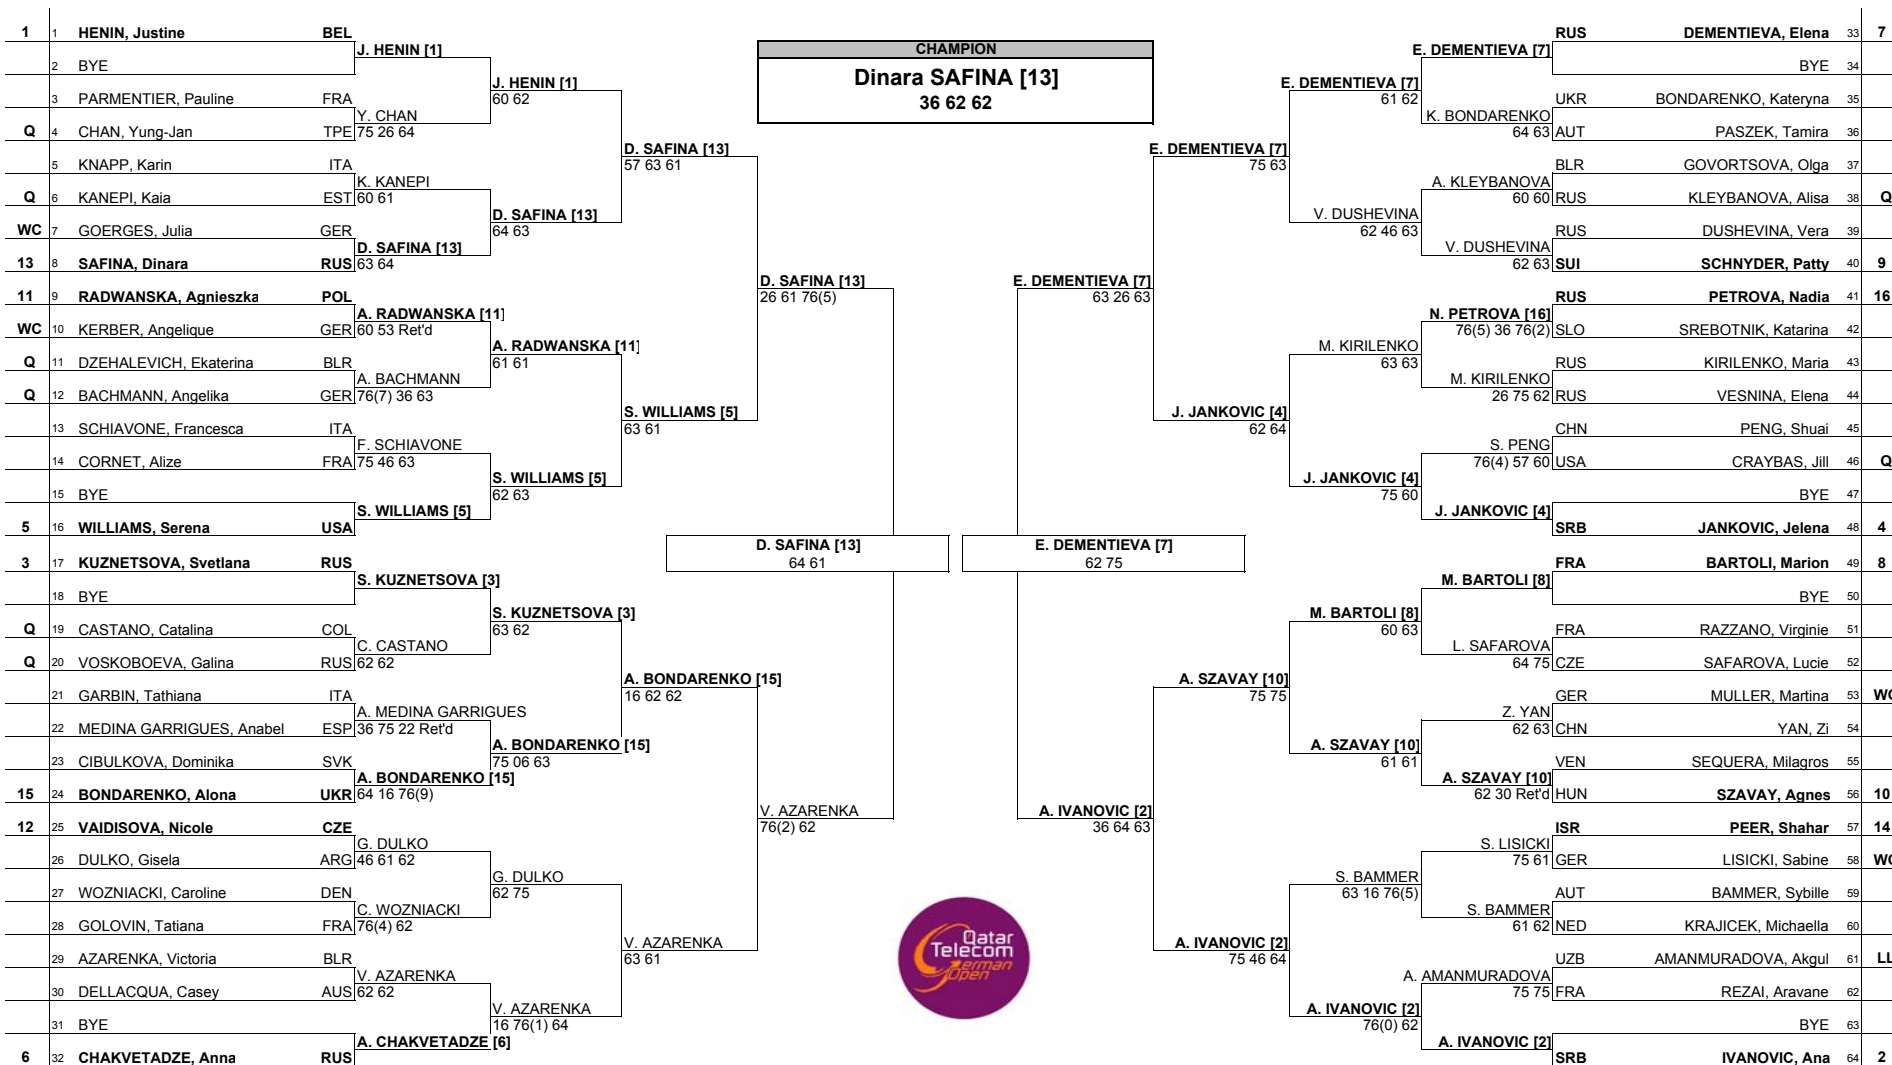

Qatar Telecom German Open

MAIN DRAW SINGLES

Berlin, GER 5 - 13 May 2008

Red Clay

Tier I - \$1,340,000

Seeded Players		Rank	Seeded Players		Rank	Prize Money		Pts.	Lucky Losers		Retirements/W.O.		
1	HENIN, Justine	1	9	SCHNYDER, Patty	12	Winner	\$196,900	430					
2	IVANOVIC, Ana	2	10	SZAVAY, Agnes	14	Finalists	\$100,000	300					
3	KUZNETSOVA, Svetlana	3	11	RADWANSKA, Agnieszka	15	Semi-Finalists	\$51,000	195					
4	JANKOVIC, Jelena	4	12	VAIDISOVA, Nicole	16	Quarter Finalists	\$26,050	110					
5	WILLIAMS, Serena	5	13	SAFINA, Dinara	17	3rd Round	\$13,285	60					
6	CHAKVETADZE, Anna	7	14	PEER, Shahar	18	2nd Round	\$6,775	35					
7	DEMENTIEVA, Elena	9	15	BONDARENKO, Alona	19	1st Round	\$3,455	1					
8	BARTOLI, Marion	11	16	PETROVA, Nadia	20								
								Last Direct Acceptance		Players Representative		Sony Ericsson WTA Tour Supervisor	
								PENG, Shuai (56)		Sabine Lisicki		Giulia Orlandi	